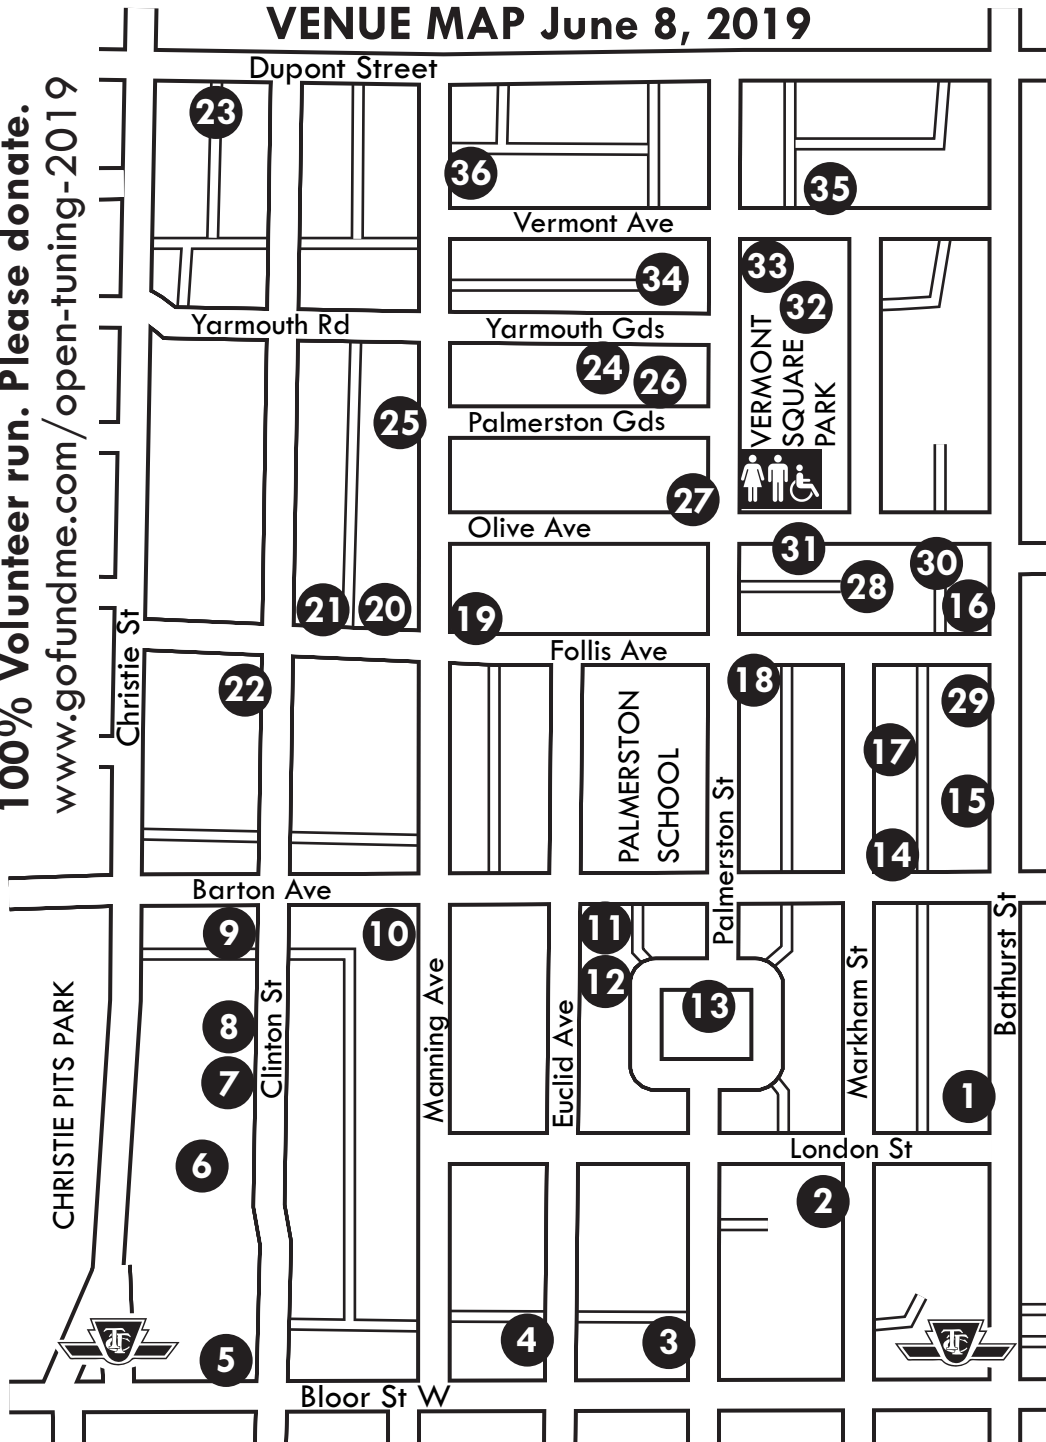

VENUE MAP June 8, 2019

100% Volunteer run. Please donate.
www.gofundme.com/open-tuning-2019

OPEN TUNING

FULL MOBILE SCHEDULE: opentuning2019.sched.com

- | | |
|---|---|
| 1 One Love
854 Bathurst St | 19 Mission House
823 Manning Ave |
| 2 Paramedic Steps
674 Markham St | 20 Follis Garage
104 Follis Ave |
| 3 Palmerston Mansion
554 Palmerston Ave | 21 Follis Fete Stage
110 Follis Ave |
| 4 Los Guaca-Moles
690 Euclid Ave | 22 Clinton St Porch
506A Clinton St |
| 5 Japas
692 Bloor St W | 23 Dark Studios
Alley, 645 Dupont St |
| 6 416 Clinton Garage
Alley, West of Clinton | 24 17 Yarmouth Gardens |
| 7 Clinton St Sidestage
422 Clinton Ave | 25 860 Manning Ave |
| 8 Clinton St. Main Stage
426 Clinton St | 26 The Gardens Porch
20 Palmerston Gds |
| 9 Hidden Driveway
125 Barton Ave (rear) | 27 Olive Garage, rear of
786 Palmerston Ave |
| 10 Chien Lunatique
99 Barton Ave | 28 The Stables
Belmira Fumo Lane |
| 11 Mark's Garage Lane,
Barton & Palmerston Sq | 29 Bateman's
960 Bathurst St |
| 12 Mark's Side Stage Lane,
Barton & Palmerston Sq | 30 Freeman's Back Alley
Max Hartstone Lane |
| 13 Suzy Wilde Stage
64 Palmerson Square | 31 Banjo By The Park
41 Olive Ave |
| 14 28 Barton Ave | 32 Park Stage
Vermont Square Park |
| 15 918 Bathurst St | 33 St. Alban's entrance
843 Palmerston Ave |
| 16 Grapefruit Moon
968 Bathurst St | 34 Palmerston Garage
Garage in Vermont Lane |
| 17 751 Markham St | 35 Ceilidh Porch
16 Vermont Ave |
| 18 Fingerstyle Guitar
Palmerston & Follis | 36 Youth Jam
66 Vermont Ave |